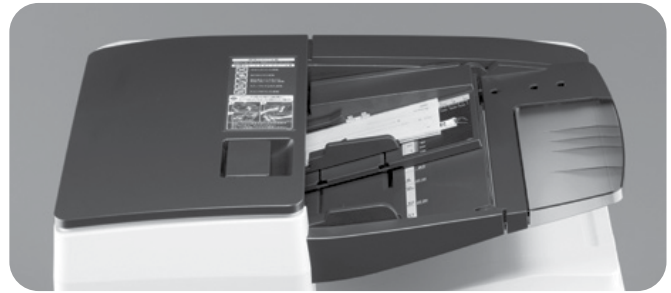

Full Colour Multi Function Printer

RICOH
IM C3000
IM C3500
IM C4500
IM C6000

☑Copier ☑Printer ☑Facsimile ☑Scanner

Welcome to a new era of technology that keeps your workplace up to date with RICOH IM C3000 / C3500 / C4500 / C6000 range of intelligent devices. Device and technology that is designed to grow and adapt, just as your business does.

Ricoh
Outstanding Achievement in Innovation for
Ricoh Intelligent Scanning

Ricoh IM C4500
Outstanding 45-ppm Colour Copier MFP

Excellent Performance with the Best Quality Output

Greater Control of Scan and Print Management

Scanning of smaller sized documents can be easily done with the new small sized paper scan unit. The double feed detection unit helps to improve scan accuracy while the EFI controller enhances print management. Now, you can also create professional grade flyers at your own convenience with our inner multi-folding unit.