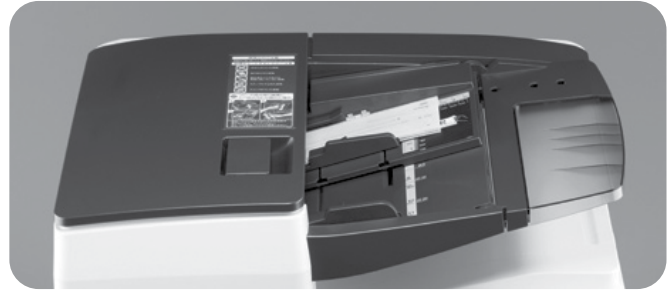

Full Colour Multi Function Printer

RICOH
IM C3000
IM C3500
IM C4500
IM C6000

☑Copier ☑Printer ☑Facsimile ☑Scanner

RICOH
imagine. change.

Welcome to a new era of technology that keeps your workplace up to date with RICOH IM C3000 / C3500 / C4500 / C6000 range of intelligent devices. Device and technology that is designed to grow and adapt, just as your business does.

Ricoh
Outstanding Achievement in Innovation for
Ricoh Intelligent Scanning

Ricoh IM C4500
Outstanding 45-ppm Colour Copier MFP

Excellent Performance with the Best Quality Output

Greater Control of Scan and Print Management

Scanning of smaller sized documents can be easily done with the new small sized paper scan unit. The double feed detection unit helps to improve scan accuracy while the EFI controller enhances print management. Now, you can also create professional grade flyers at your own convenience with our inner multi-folding unit.